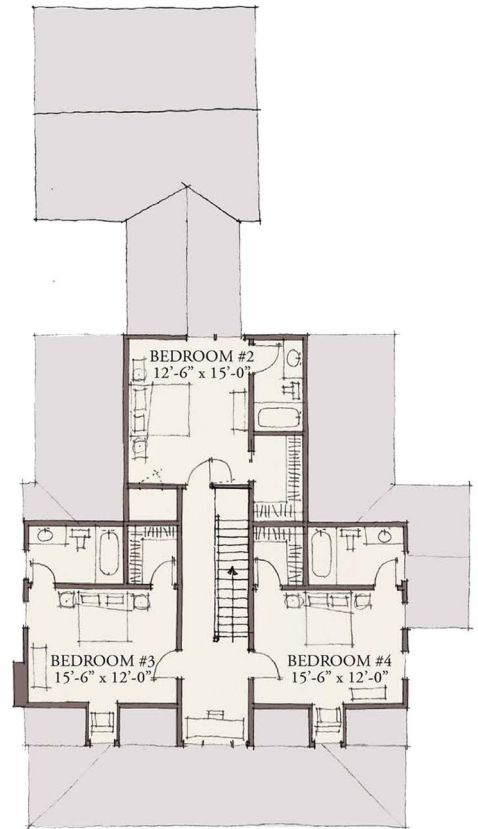

FAIRFAX

4 Bedroom and 4.5 Baths

Total 3,151 sq.ft.

Attached garage

Master Bedroom on ground floor

Large front porch

- “Smart Home” Wiring w/2GIG Whole Home Control System
- Icynene Spray® Foam Insulation
- Pella® Aluminum Clad Windows & Doors
- Energy Efficient Lennox® Zoned Heating and Air Systems
- Rinnai® Tankless Hot Water Heaters
- Energy Star® Energy Efficient Home
- KitchenAid® Appliances

MAIN FLOOR PLAN

UPPER FLOOR PLAN