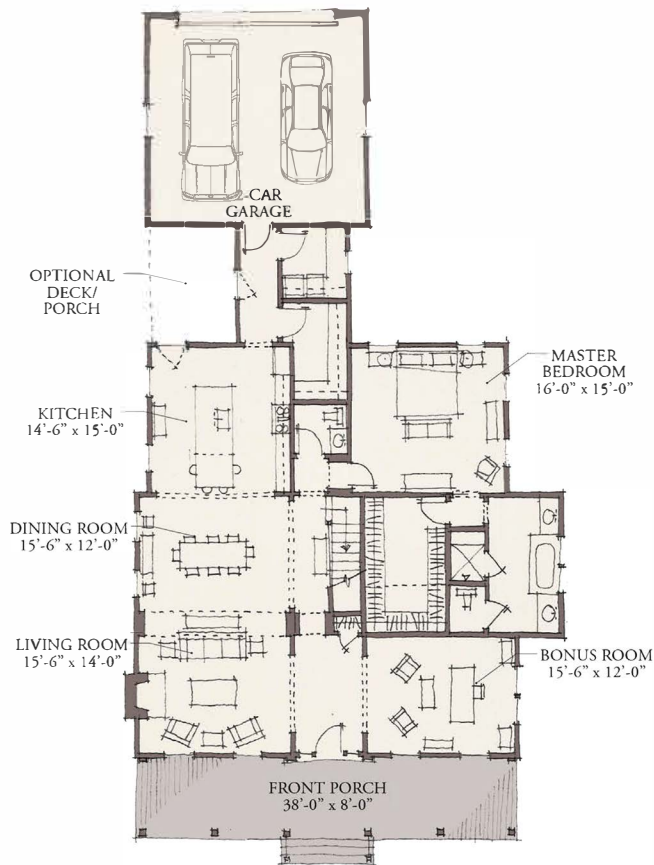

FAIRFAX

4 Bedroom and 4.5 Baths

Total 3,151 sq.ft.

Attached garage

Master Bedroom on ground floor

Large front porch

- “Smart Home” Wiring w/2GIG Whole Home Control System
- Icynene Spray® Foam Insulation
- Pella® Aluminum Clad Windows & Doors
- Energy Efficient Lennox® Zoned Heating and Air Systems
- Rinnai® Tankless Hot Water Heaters
- Energy Star® Energy Efficient Home
- KitchenAid® Appliances

MAIN FLOOR PLAN

UPPER FLOOR PLAN